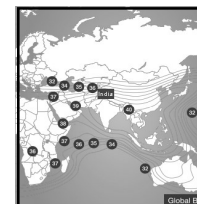

SATELLITE & CABLE TV

52

APRIL 2024