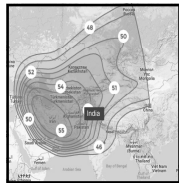

SATELLITE & CABLE TV

43

APRIL 2024