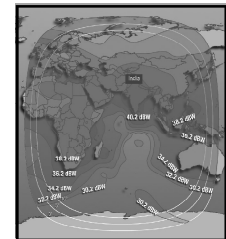

SATELLITE & CABLE TV

46

APRIL 2024

Subscribe to
SATELLITE
& Cable TV
www.scatmag.com