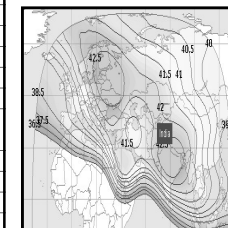

SATELLITE & CABLE TV

44

APRIL 2024