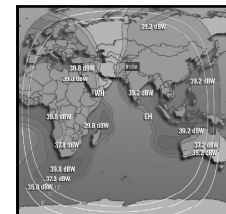

# CHANNEL GUIDE

**UPDATED AS OF 1<sup>ST</sup> APRIL 2024**

**FTA = Free To Air • SCR = Scrambled • Radio Channels in Italics**

SATELLITE & CABLE TV

45

APRIL 2024

FREQ/POL	CHANNEL	SR	FEC	FREE / SCRAM	NOTES
4064 V	Sanskar TV, Satsang TV	4400	3/4	FTA	C Beam
4069 V	Hope Channel International	2500	2/3	FTA	
4076 V	TRT World HD	3906	5/6	FTA HD	C Beam
4083 V	<i>China Radio International</i>	3428	3/4	FTA	
4090 H	Travel XP HD(scr), Kashish News, Taaza TV, STV Haryana News, Travel XP Tamil (scr), Sangeet Marathi, VTV News, Travel XP HD (scr), Hi Dost!, Bangla Talkies, Foodxp, Bhojpuri Cinema	14368	3/4	MPEG4 / FTA	C Beam
4092 V	YTN World	2963	3/4	FTA	C Beam
4103 H	CNN News 18, News 18, News 18 UK	5720	3/4	Conax, Irdeto 2	C Beam
4103 V	Zee News	7200	3/4	Conax, MPEG-4	C Beam
4116 V	IndiaSign: PTC News, PTC Punjabi, PTC Chakde, PTC Punjabi Gold, Oscar Movies Bhojpuri, PTC Simran, PTC Music	8800	5/6	DVB S2 Mpeg 4	C Beam
4128 H	NHK World Network: NHK World Japan, NHK World Premium, NHK World Japan Radio	14890	2/3	MPEG-4/HD	C Beam
4130 V	Jaya TV HD, Jaya Plus, Jaya Max	12800	3/4	MPEG4/Irdeto 2	C Beam
4150 H	Urdu 1 ME (scr), Peace TV Urdu, Peace Tv English, Peace TV Bangla, Peace TV Chinese, Huda TV	14400	3/4	FTA/Irdeto 2	C Beam
4155 V	Zee Cinema HD, Zee TV HD, Zee Anmol, & Pictures HD, Zee Marathi HD, Zee Telugu HD, Zee Kannada HD	22500	5/6	Mpeg 4 HD	C Beam
4163 H	WION, EZ Mail, Zee Kalak, Zee Salaam, Zee UP / Uttarkhand	7500	5/6	Mpeg 4 Conax	C Beam
4182 H	Aaj Tak, India Today, Good News Today, Aaj Tak International, India Today International, Aaj Tak UK, Aaj Tak Planetcast: Sahana News, News 1st (India), Channel 36 UP/UK, News India 24x7, Anjan TV, Food Food, 1 Yes News, Bharat Express, Swadesh News, India Ahead, Aadinath TV, Republic TV, Harvest TV Kerala, Jai Maharashtra, Republic Bangla, 1st India, Bharat 24, M Nadu TV, TV 9 Bharatvarsh, TV 9 Telugu, TV 9 Kannada, TV 9 Gujarati, TV 9 Marathi	16296	3/4	Irdeto-2	C Beam
4184 V	Sky News International	21600	8/9	FTA Mpeg4	C Beam
4195 H	Sky News International	4000	1/2	PowerVu	C Beam
<b>GSAT-18 at 74 Deg East Bom Az 173 El 73, Blr Az 191 El 74, Del Az 184 El 56, Chennai Az 202 El 73, Bhopal Az 186 El 62 Cal Az 212 El 59</b>					
3777 H	DD Sports, DD Kisan	4400	3/4	Mpeg 4 BISS	India Beam
3782 H	DD National, DD Sports	2000	3/4	Mpeg 4 BISS	India Beam
11578 H	Utkarsh Channel 4, Utkarsh Channel 1, Utkarsh Channel 2, Utkarsh Channel 3	5000	3/4	Mpeg 2 FTA	India Beam
11667 V	KITE VICTERS: KITE VICTERS Plus, KITE VICTERS	2000	3/4	Mpeg2 FTA	India Beam
11681 V	VTU	2966	3/4	Mpeg 2 FTA	India Beam
11686 V	Lokshiksha Sanchar	2900	3/4	Mpeg 2 FTA	India Beam
<b>ABS 2 at 75 deg E: Bom Az 173 El 73, Blr Az 191 El 74, Del Az 184 El 56, Chennai Az 202 El 73, Bhopal Az 186 El 62 Cal Az 212 El 59</b>					
12524 H	Supreme Master TV, TBN Inspire International, SBN International, TBN Asia, Daystar TV, Hwazan Satellite TV	30000	1/2	FTA	India Beam
<b>APSTAR 7 at 76.5 deg E: Bom Az 168 El 67, Blr Az 184 El 74, Del 181 El 56, Chennai Az 196 El 73, Bhopal Az 183 El 63 Cal Az 209 El 60</b>					
3634 H	Kantipur Media Group: Kantipur TV, Kantipur Cineplex	6000	3/5	DVB-S2PSK	Asia Beam
3745 V	TeleNest: Metro 1 News, VSH News, Special TV, Sab TV, Aruj Entertainment, Venus Entertainment	5000	3/5	DVB-S2MPEG-4	Asia Beam
3753 V	KidZone+ Pakistan, Pop Pakistan, Planet Fun, Insight TV, LTN Family, Filmax	8330	3/5	Mpeg 4	Asia Beam
3780 V	APT1 Sports, Raajee TV, Macau Lotus TV, Eurosport Asia, Eurosport Asia, FashionTV Asia, FashionTV India	30000	3/4	Mpeg4 DVB S2	Asia Beam
3788 H	SES: CTN (USA), The Word Network, SBN International, The Overcomer	10700	1/2	MPEG-4/SD	Asia Beam
3844 V	Trinity Broadcasting, TBN Asia, TBN Inspire International, Telenovela Channel, 702 DZAS, The Edge Philippines	4000	3/4	DVB-S2QPSK	C Beam
3873 V	Bol News HD, Bol Entertainment HD	8000	3/5	Mpeg 4 HD FTA	C Beam
3960 H	HBO: HBO Asia, Cinemax Asia, Cinemax Asia, Cinemax Asia, HBO Taiwan	30000	3/4	Mpeg 4	Asia Beam
4000 H	A1 Telekom Austria: Luxe TV, Love Nature, MyZen TV, Trace Sport Stars, Mezzo Live Asia, Trace Urban Southeast Asia, Star Sports China, Star Sports 2 China, Museum TV International	30000	3/4	MPEG-4/HD	C Beam
4006 V	PSM: TV Maldives HD, PSM News, Munnaru, YES TV HD	8800	3/5	MPEG-4/HD	C Beam
4030 V	Capital TV HD (Pakistan)	2400	3/5	FTA	Asia Beam
4080 H	STAR TV: National Geographic Philippines, AXN East Asia, Star Movies Gold, Star Chinese Channel International, Star Chinese Movies South East Asia, National Geographic Asia, National Geographic Wild Asia	30000	3/4	MPEG-4/HD	Asia Beam
<b>GSAT 10/GSAT 30 at 83 deg E: Bom Az 151 El 64, Blr Az 157 El 73, Del Az 168 El 55, Chennai Az 168 El 74, Bhopal Az 166 El 62 Cal Az 194 El 63</b>					
3725 H	<b>ETV NW:</b> News 18 Madhya Pradesh & Chhattisgarh, News 18 Rajasthan, News 18 Bihar & Jharkhand, News 18 Urdu, News 18 Gujarati, News 18 Odia, Colors Bangla, Colors Marathi, Colors Kannada, Colors Infinity, VH1 India, Colors Cineplex, Colors Infinity, Colors Gujarati Cinema, Colors Bangla Cinema, Nick HD+, MTV Beats, Colors Cineplex, VH1 India, Colors Odia, Colors Gujarati	30000	3/4	Mpeg 4 Irdeto	India C Beam
3750 V	DD Uttarakhand	2900	3/4	FTA	India C Beam
3753 V	DD Chattisgarh	2900	3/4	FTA	India C Beam
3756 H	Indiasign: Manoranjan Prime, Sidharth TV, Sidharth Gold, Sidharth Bhakti, Jay Jagannath, A1 TV, 4TV News, BS TV (India), Tribe TV, Tribe Plus tests, Raftaar Media, Popular TV (India), HNN 24x7, Shubhsandesh TV, Goodnews TV (India), Samachar Plus Uttarakhand, Samachar Plus Rajasthan, Big TV (India)	15000	5/6	MPEG-4/SD	ECC
3757 V	DD Jharkhand	2900	3/4	fta	India C Beam