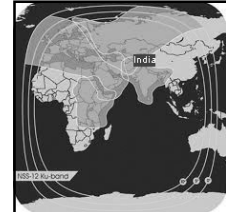

# CHANNEL GUIDE

**UPDATED AS OF 1<sup>ST</sup> APRIL 2024**

**FTA = Free To Air • SCR = Scrambled • Radio Channels in Italics**

SATELLITE & CABLE TV

45

APRIL 2024

FREQ/POL	CHANNEL	SR	FEC	FREE / SCRAM	NOTES
4064 V	Sanskar TV, Satsang TV	4400	3/4	FTA	C Beam
4069 V	Hope Channel International	2500	2/3	FTA	
4076 V	TRT World HD	3906	5/6	FTA HD	C Beam
4083 V	<i>China Radio International</i>	3428	3/4	FTA	
4090 H	Travel XP HD(scr), Kashish News, Taaza TV, STV Haryana News, Travel XP Tamil (scr), Sangeet Marathi, VTV News, Travel XP HD (scr), Hi Dost!, Bangla Talkies, Foodxp, Bhojpuri Cinema	14368	3/4	MPEG4 / FTA	C Beam
4092 V	YTN World	2963	3/4	FTA	C Beam
4103 H	CNN News 18, News 18, News 18 UK	5720	3/4	Conax, Irdeto 2	C Beam
4103 V	Zee News	7200	3/4	Conax, MPEG-4	C Beam
4116 V	IndiaSign: PTC News, PTC Punjabi, PTC Chakde, PTC Punjabi Gold, Oscar Movies Bhojpuri, PTC Simran, PTC Music	8800	5/6	DVB S2 Mpeg 4	C Beam
4128 H	NHK World Network: NHK World Japan, NHK World Premium, NHK World Japan Radio	14890	2/3	MPEG-4/HD	C Beam
4130 V	Jaya TV HD, Jaya Plus, Jaya Max	12800	3/4	MPEG4/Irdeto 2	C Beam
4150 H	Urdu 1 ME (scr), Peace TV Urdu, Peace Tv English, Peace TV Bangla, Peace TV Chinese, Huda TV	14400	3/4	FTA/Irdeto 2	C Beam
4155 V	Zee Cinema HD, Zee TV HD, Zee Anmol, & Pictures HD, Zee Marathi HD, Zee Telugu HD, Zee Kannada HD	22500	5/6	Mpeg 4 HD	C Beam
4163 H	WION, EZ Mail, Zee Kalak, Zee Salaam, Zee UP / Uttarkhand	7500	5/6	Mpeg 4 Conax	C Beam
4182 H	Aaj Tak, India Today, Good News Today, Aaj Tak International, India Today International, Aaj Tak UK, Aaj Tak Planetcast: Sahana News, News 1st (India), Channel 36 UP/UK, News India 24x7, Anjan TV, Food Food, 1 Yes News, Bharat Express, Swadesh News, India Ahead, Aadinath TV, Republic TV, Harvest TV Kerala, Jai Maharashtra, Republic Bangla, 1st India, Bharat 24, M Nadu TV, TV 9 Bharatvarsh, TV 9 Telugu, TV 9 Kannada, TV 9 Gujarati, TV 9 Marathi	16296	3/4	Irdeto-2	C Beam
4184 V	Sky News International	21600	8/9	FTA Mpeg4	C Beam
4195 H	Sky News International	4000	1/2	PowerVu	C Beam
<b>GSAT-18 at 74 Deg East Bom Az 173 El 73, Blr Az 191 El 74, Del Az 184 El 56, Chennai Az 202 El 73, Bhopal Az 186 El 62 Cal Az 212 El 59</b>					
3777 H	DD Sports, DD Kisan	4400	3/4	Mpeg 4 BISS	India Beam
3782 H	DD National, DD Sports	2000	3/4	Mpeg 4 BISS	India Beam
11578 H	Utkarsh Channel 4, Utkarsh Channel 1, Utkarsh Channel 2, Utkarsh Channel 3	5000	3/4	Mpeg 2 FTA	India Beam
11667 V	KITE VICTERS: KITE VICTERS Plus, KITE VICTERS	2000	3/4	Mpeg2 FTA	India Beam
11681 V	VTU	2966	3/4	Mpeg 2 FTA	India Beam
11686 V	Lokshiksha Sanchar	2900	3/4	Mpeg 2 FTA	India Beam
<b>ABS 2 at 75 deg E: Bom Az 173 El 73, Blr Az 191 El 74, Del Az 184 El 56, Chennai Az 202 El 73, Bhopal Az 186 El 62 Cal Az 212 El 59</b>					
12524 H	Supreme Master TV, TBN Inspire International, SBN International, TBN Asia, Daystar TV, Hwazan Satellite TV	30000	1/2	FTA	India Beam
<b>APSTAR 7 at 76.5 deg E: Bom Az 168 El 67, Blr Az 184 El 74, Del 181 El 56, Chennai Az 196 El 73, Bhopal Az 183 El 63 Cal Az 209 El 60</b>					
3634 H	Kantipur Media Group: Kantipur TV, Kantipur Cineplex	6000	3/5	DVB-S2PSK	Asia Beam
3745 V	TeleNest: Metro 1 News, VSH News, Special TV, Sab TV, Aruj Entertainment, Venus Entertainment	5000	3/5	DVB-S2MPEG-4	Asia Beam
3753 V	KidZone+ Pakistan, Pop Pakistan, Planet Fun, Insight TV, LTN Family, Filmax	8330	3/5	Mpeg 4	Asia Beam
3780 V	APT1 Sports, Raajee TV, Macau Lotus TV, Eurosport Asia, Eurosport Asia, FashionTV Asia, FashionTV India	30000	3/4	Mpeg4 DVB S2	Asia Beam
3788 H	SES: CTN (USA), The Word Network, SBN International, The Overcomer	10700	1/2	MPEG-4/SD	Asia Beam
3844 V	Trinity Broadcasting, TBN Asia, TBN Inspire International, Telenovela Channel, 702 DZAS, The Edge Philippines	4000	3/4	DVB-S2QPSK	C Beam
3873 V	Bol News HD, Bol Entertainment HD	8000	3/5	Mpeg 4 HD FTA	C Beam
3960 H	HBO: HBO Asia, Cinemax Asia, Cinemax Asia, Cinemax Asia, HBO Taiwan	30000	3/4	Mpeg 4	Asia Beam
4000 H	A1 Telekom Austria: Luxe TV, Love Nature, MyZen TV, Trace Sport Stars, Mezzo Live Asia, Trace Urban Southeast Asia, Star Sports China, Star Sports 2 China, Museum TV International	30000	3/4	MPEG-4/HD	C Beam
4006 V	PSM: TV Maldives HD, PSM News, Munnaru, YES TV HD	8800	3/5	MPEG-4/HD	C Beam
4030 V	Capital TV HD (Pakistan)	2400	3/5	FTA	Asia Beam
4080 H	STAR TV: National Geographic Philippines, AXN East Asia, Star Movies Gold, Star Chinese Channel International, Star Chinese Movies South East Asia, National Geographic Asia, National Geographic Wild Asia	30000	3/4	MPEG-4/HD	Asia Beam
<b>GSAT 10/GSAT 30 at 83 deg E: Bom Az 151 El 64, Blr Az 157 El 73, Del Az 168 El 55, Chennai Az 168 El 74, Bhopal Az 166 El 62 Cal Az 194 El 63</b>					
3725 H	<b>ETV NW:</b> News 18 Madhya Pradesh & Chhattisgarh, News 18 Rajasthan, News 18 Bihar & Jharkhand, News 18 Urdu, News 18 Gujarati, News 18 Odia, Colors Bangla, Colors Marathi, Colors Kannada, Colors Infinity, VH1 India, Colors Cineplex, Colors Infinity, Colors Gujarati Cinema, Colors Bangla Cinema, Nick HD+, MTV Beats, Colors Cineplex, VH1 India, Colors Odia, Colors Gujarati	30000	3/4	Mpeg 4 Irdeto	India C Beam
3750 V	DD Uttarakhand	2900	3/4	FTA	India C Beam
3753 V	DD Chattisgarh	2900	3/4	FTA	India C Beam
3756 H	Indiasign: Manoranjan Prime, Sidharth TV, Sidharth Gold, Sidharth Bhakti, Jay Jagannath, A1 TV, 4TV News, BS TV (India), Tribe TV, Tribe Plus tests, Raftaar Media, Popular TV (India), HNN 24x7, Shubhsandesh TV, Goodnews TV (India), Samachar Plus Uttarakhand, Samachar Plus Rajasthan, Big TV (India)	15000	5/6	MPEG-4/SD	ECC
3757 V	DD Jharkhand	2900	3/4	fta	India C Beam