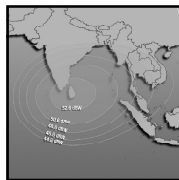

SATELLITE & CABLE TV

43

APRIL 2024